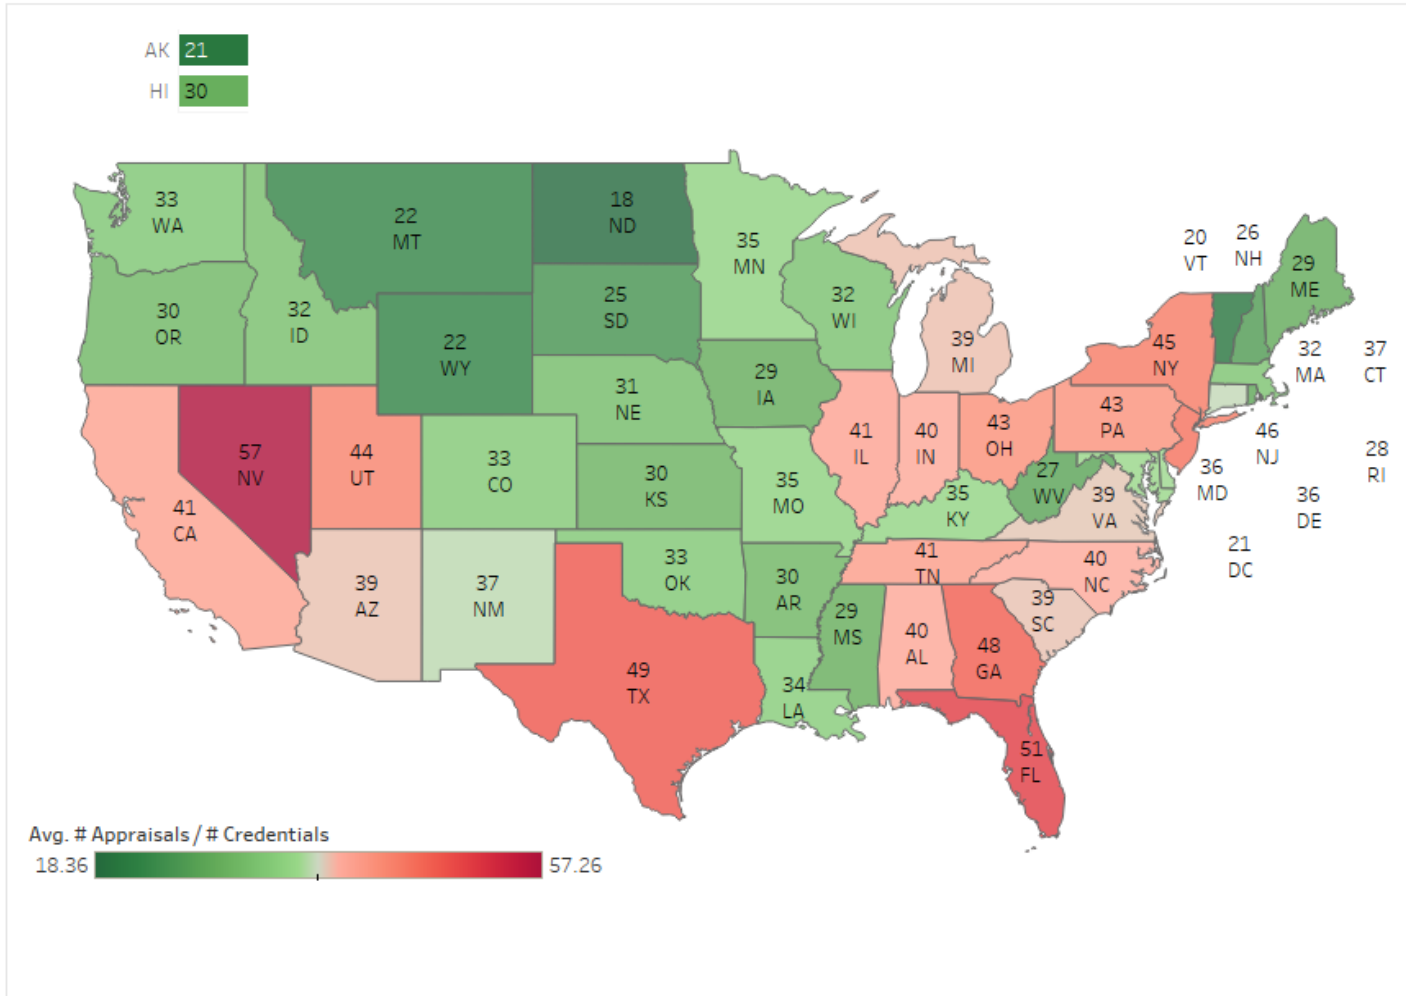

GSE Appraisals per Appraiser – State View

2024 Avg. GSE Appraisals per Appraiser (2024 YTD as of 3/31/2024)

Appraisals per Appraiser (Top 10 HIGHEST)