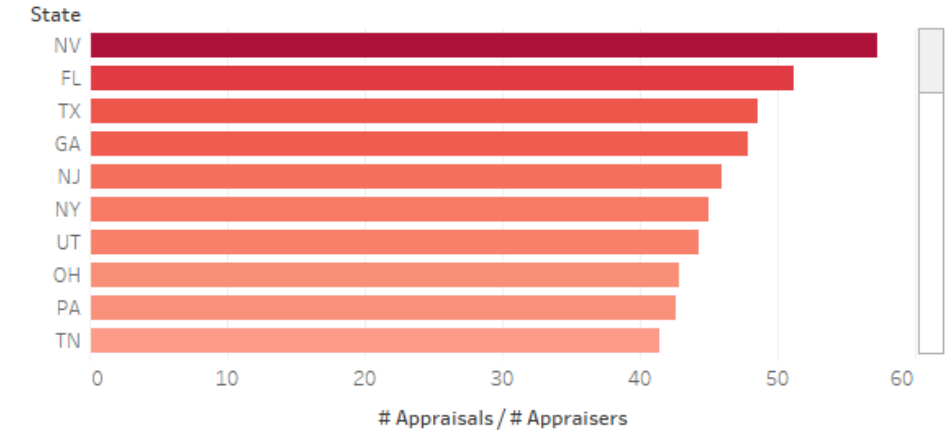

Appraisals per Appraiser (Top 10 LOWEST)