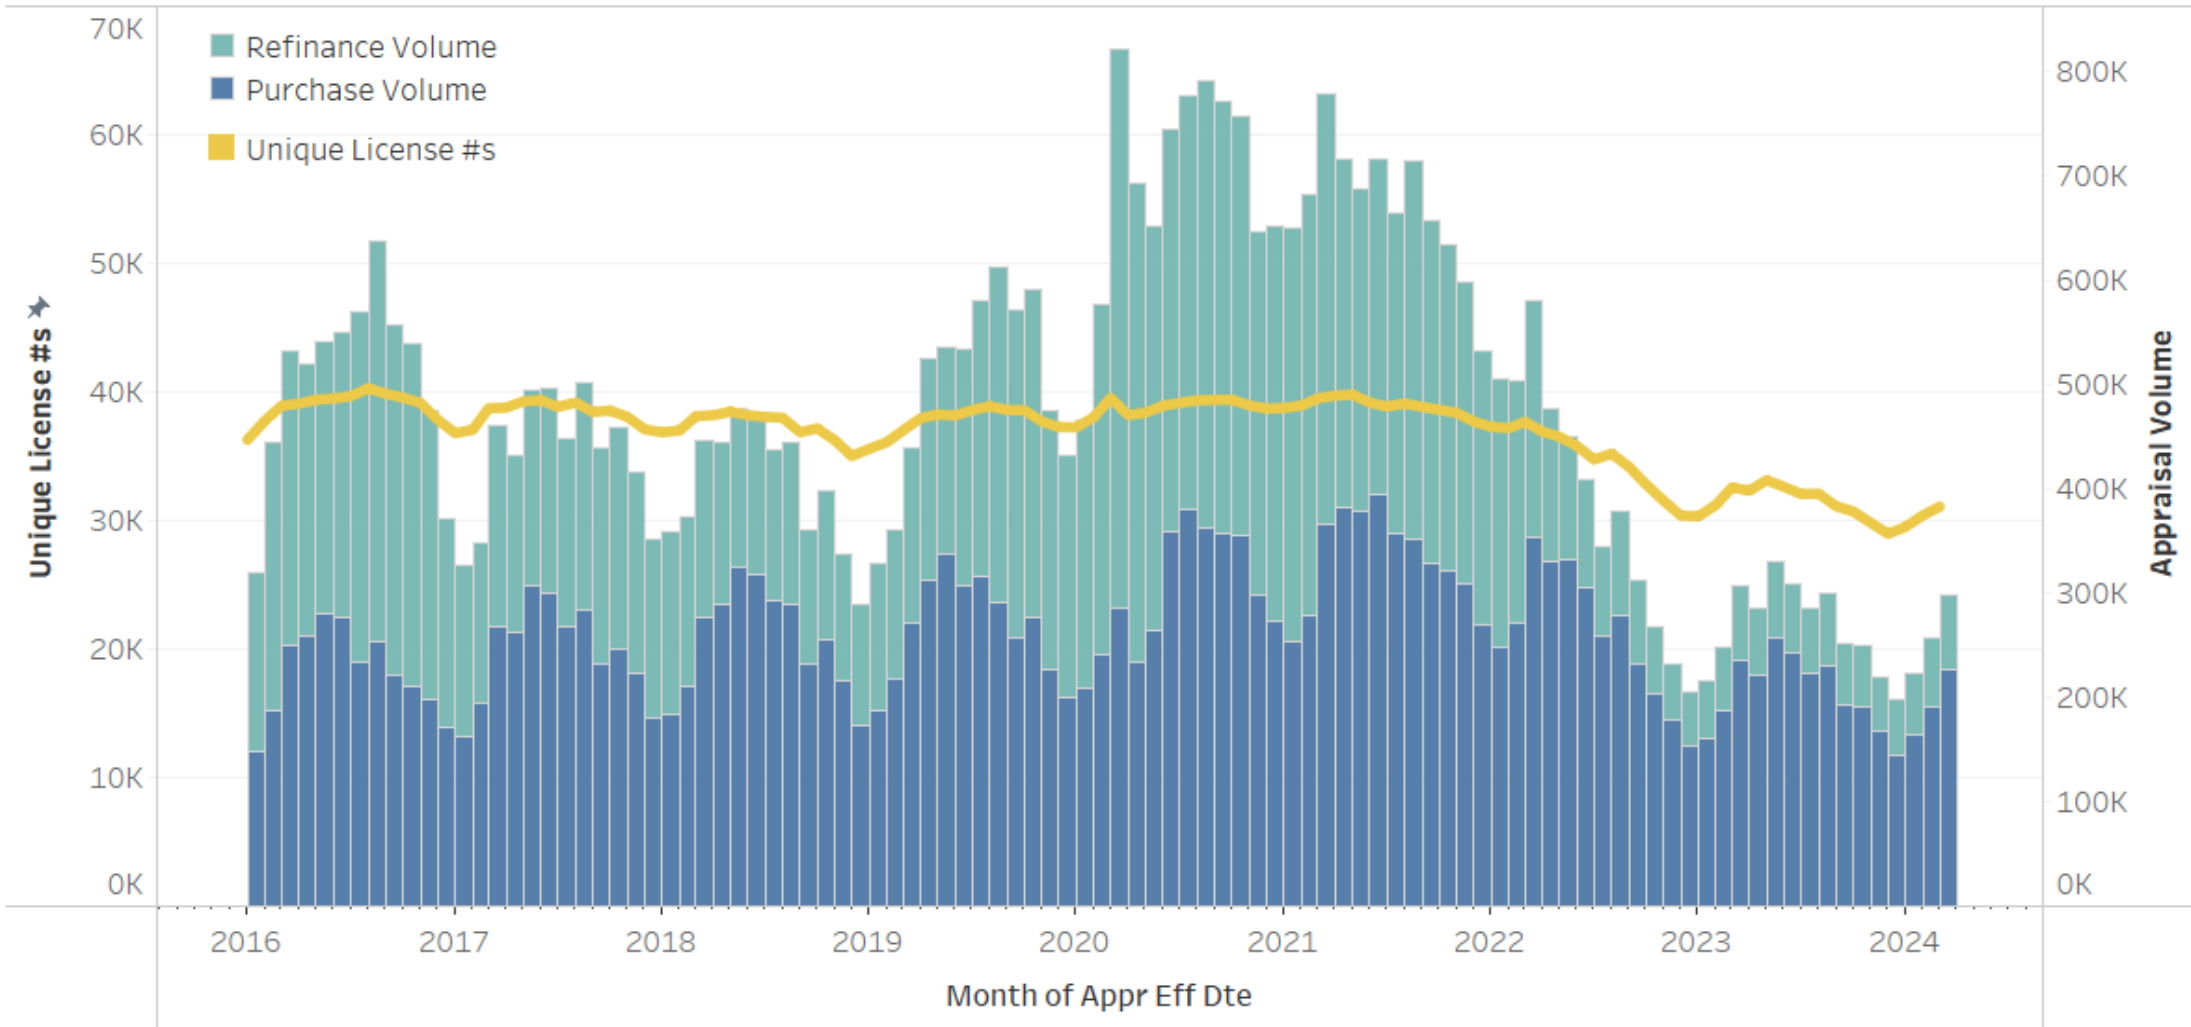

Appraiser Capacity

Updated April 2024

UCDP Appraisal Volume

Unique appraiser license numbers in UCDP, per month. Volume includes all form types (not limited to 1004/70). January 2016 to March 2024.

GSE Appraisals per Appraiser – State View