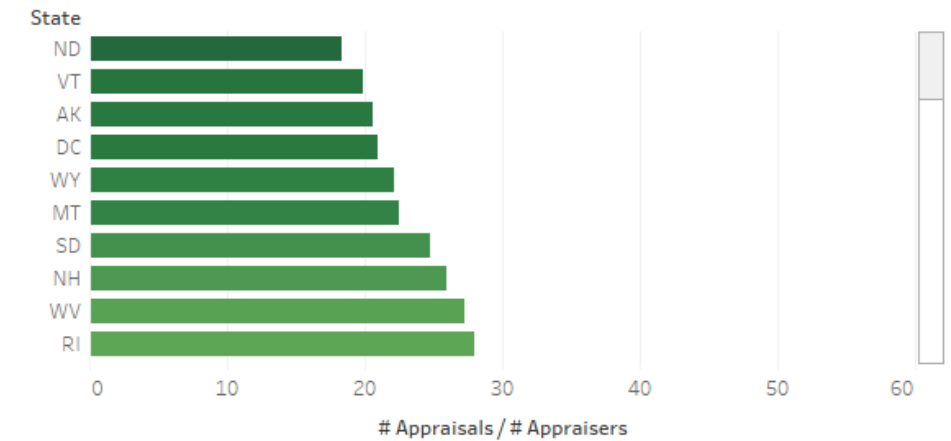

Based on unique appraiser license #s in UCDP. Appraisal and license volume for all form types (not limited to 1004/70).